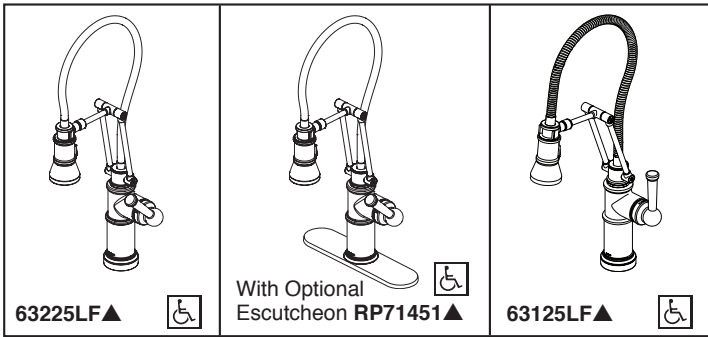

BRIZO®

KITCHEN FAUCETS

- Artesso™ Collection
- Single Handle Articulating Deck Mount

63225LF▲

With Optional
Escutcheon RP71451▲

63125LF▲

Submitted Model No.:

Specific Features:

FEATURES:

- MagneDock® Magnetic Docking

STANDARD SPECIFICATIONS:

- Maximum 1.8 gpm @ 60 psi, 6.8L/min @ 414 kPa
- One or three hole mount (escutcheon optional)
- Diamond coated ceramic cartridge
- Quick connect hoses
- Arm rotates 360°
- 23" (584 mm) above-deck exposed hose
- Two-function wand: aerated stream or spray
- Dual integral check valves in sprayer

Note: Exterior arm screws are decorative and will NOT need to be tightened during the lifetime of the faucet. Turning or removing screws may hinder arm functionality and will void the faucet warranty.