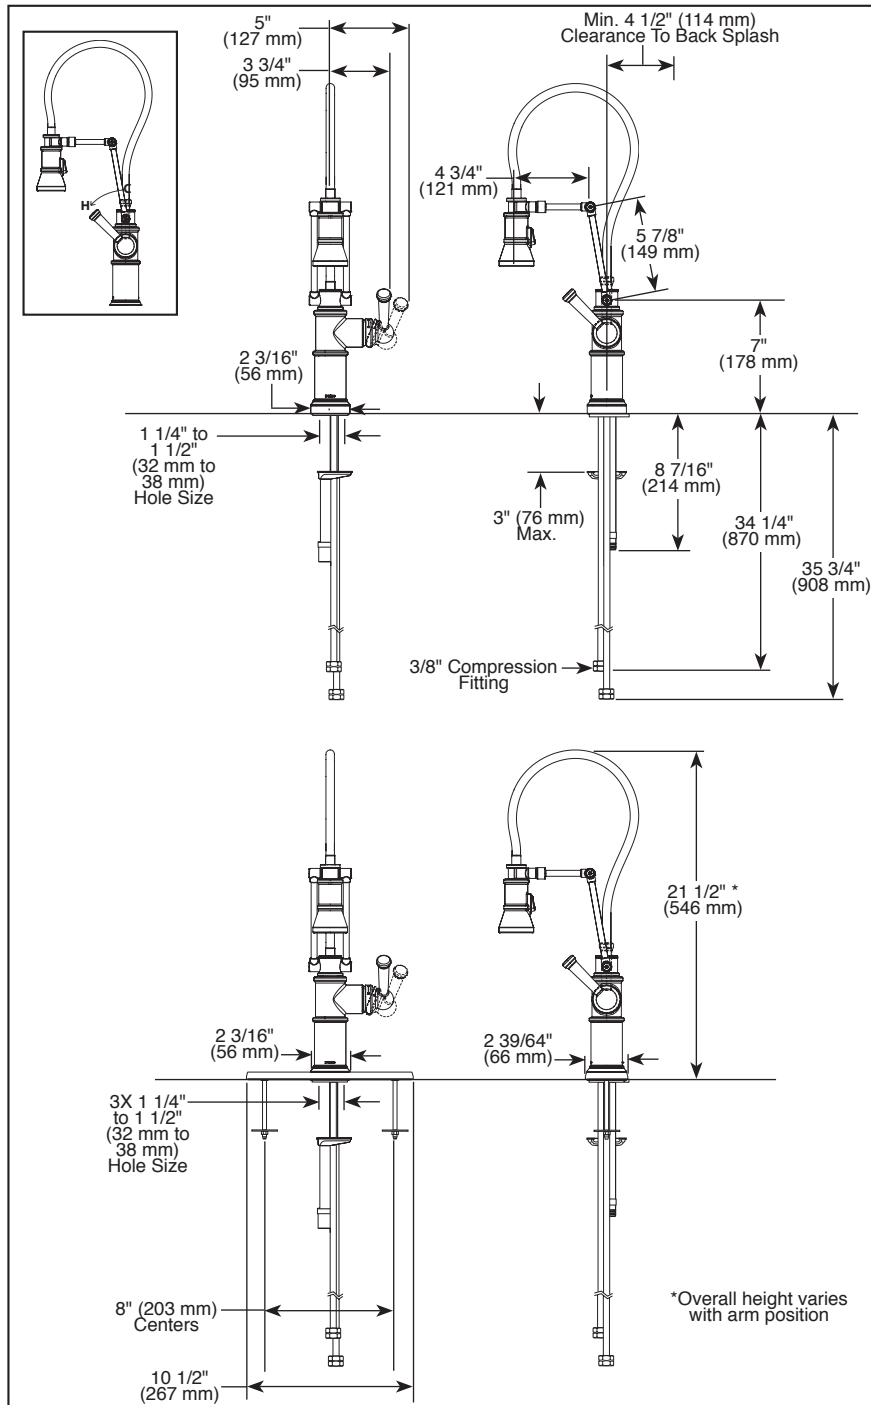

▲ Designate proper finish suffix

Brizo Kitchen & Bath Company reserves the right (1) to make changes in specifications and materials, and (2) to change or discontinue models, both without notice or obligation. Dimensions are for reference only. See current full-line price book or www.brizo.com for finish options and product availability.

BSP-K-63225LF Rev. E

Brizo Kitchen & Bath Company

Indianapolis, Indiana 46280
A Division of Masco Corporation of Indiana
© 2018 Brizo Kitchen & Bath Company